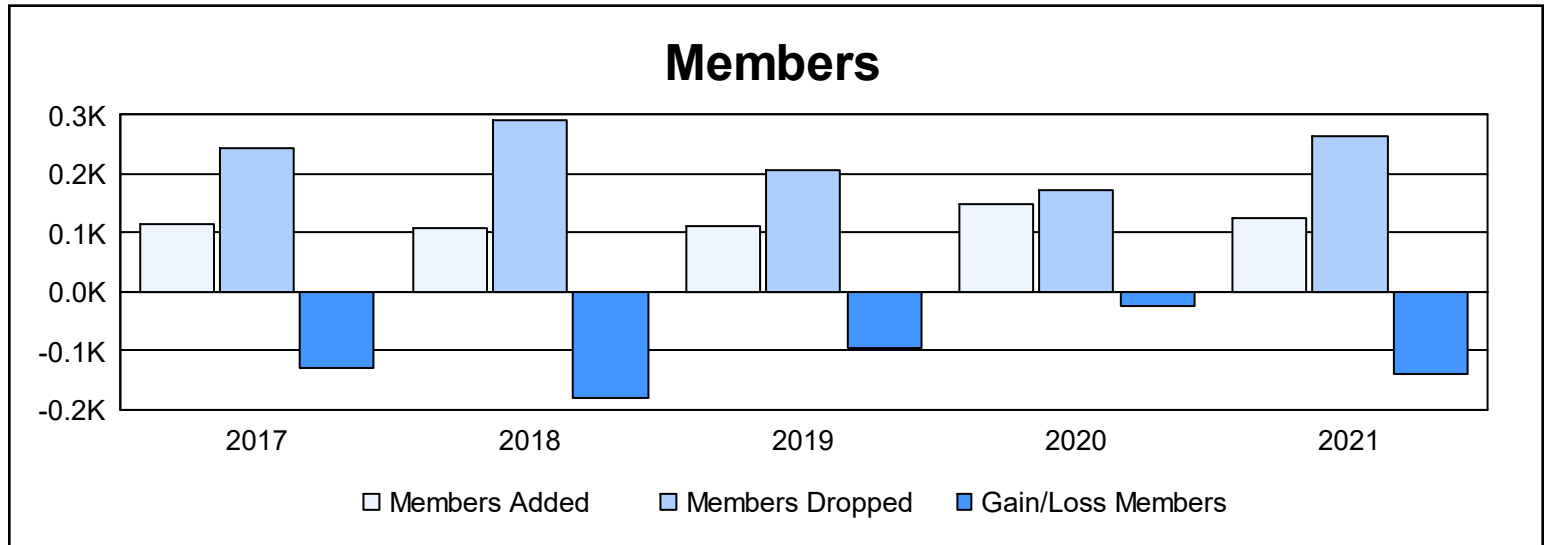

Year	New Clubs	Dropped Clubs	Gain/ Loss Clubs	New Members	Charter Members	Reinstate Members	Transfer Members	Total Member Added	Total Members Dropped	Gain/ Loss Members
2016-2017	0	1	-1	103	4	1	6	114	244	-130
2017-2018	0	1	-1	101	2	1	5	109	290	-181
2018-2019	0	5	-5	98	2	2	9	111	206	-95
2019-2020	0	1	-1	113	2	1	32	148	172	-24
2020-2021	0	5	-5	55	13	1	56	125	263	-138
<b>Average</b>	<b>0</b>	<b>3</b>	<b>-3</b>	<b>94</b>	<b>5</b>	<b>1</b>	<b>22</b>	<b>121</b>	<b>235</b>	<b>-114</b>

### Membership Composition June 2021 Cumulative