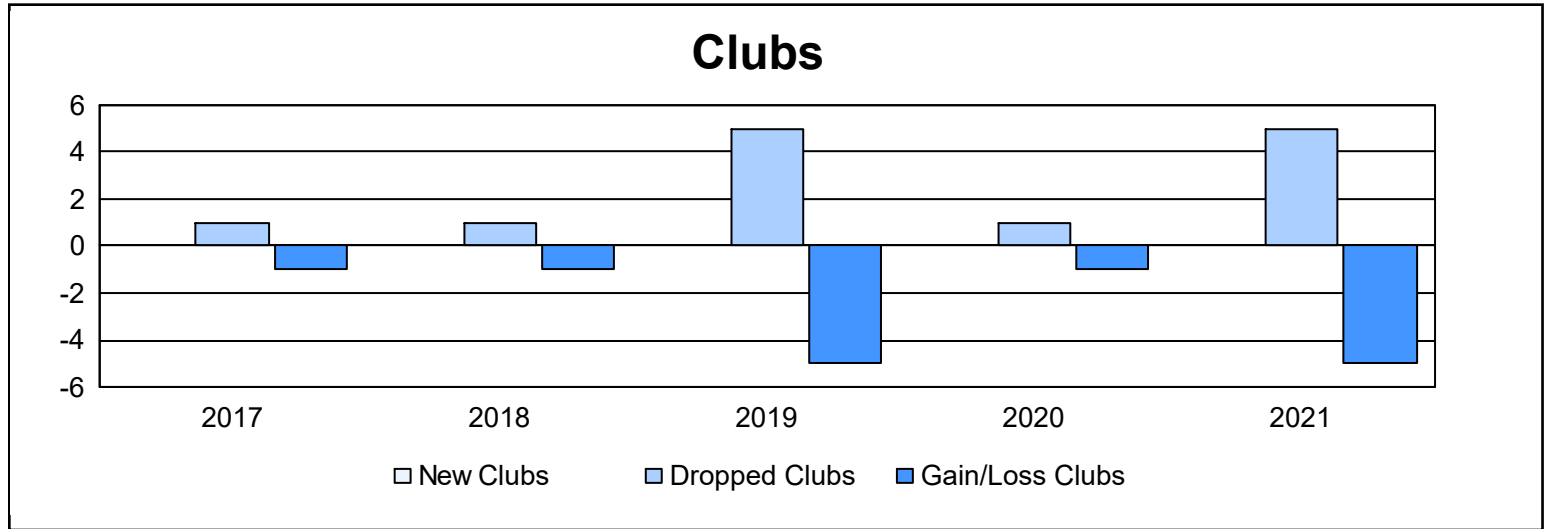

Year	New Clubs	Dropped Clubs	Gain/ Loss Clubs	New Members	Charter Members	Reinstate Members	Transfer Members	Total Member Added	Total Members Dropped	Gain/ Loss Members
2016-2017	0	1	-1	103	4	1	6	114	244	-130
2017-2018	0	1	-1	101	2	1	5	109	290	-181
2018-2019	0	5	-5	98	2	2	9	111	206	-95
2019-2020	0	1	-1	113	2	1	32	148	172	-24
2020-2021	0	5	-5	55	13	1	56	125	263	-138
<b>Average</b>	<b>0</b>	<b>3</b>	<b>-3</b>	<b>94</b>	<b>5</b>	<b>1</b>	<b>22</b>	<b>121</b>	<b>235</b>	<b>-114</b>

### Membership Composition June 2021 Cumulative