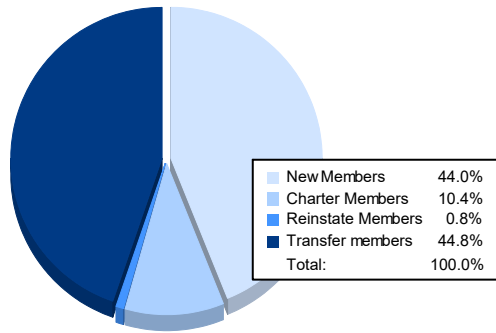

Year	New Clubs	Dropped Clubs	Gain/ Loss Clubs	New Members	Charter Members	Reinstate Members	Transfer Members	Total Member Added	Total Members Dropped	Gain/ Loss Members
2016-2017	0	1	-1	103	4	1	6	114	244	-130
2017-2018	0	1	-1	101	2	1	5	109	290	-181
2018-2019	0	5	-5	98	2	2	9	111	206	-95
2019-2020	0	1	-1	113	2	1	32	148	172	-24
2020-2021	0	5	-5	55	13	1	56	125	263	-138
<b>Average</b>	<b>0</b>	<b>3</b>	<b>-3</b>	<b>94</b>	<b>5</b>	<b>1</b>	<b>22</b>	<b>121</b>	<b>235</b>	<b>-114</b>

### Membership Composition June 2021 Cumulative

### Gender Composition June 2021 Cumulative